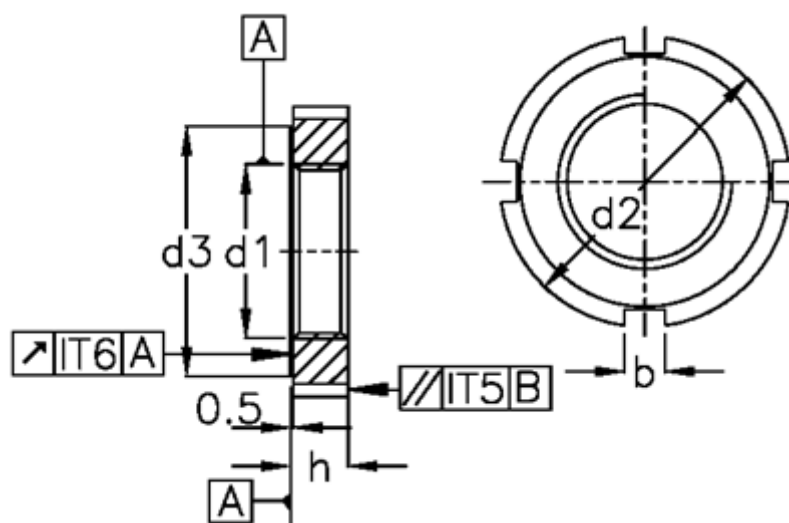

Article number: 20565516

Description: E+G Slotted locknut  
DIN 1804-M24x1,5-W

## Measures

$b = 6$

$C = A40-42$

$d_1 = M24 \times 1,5$

$d_2 = 42$

$d_3 = 36$

$H = 9$